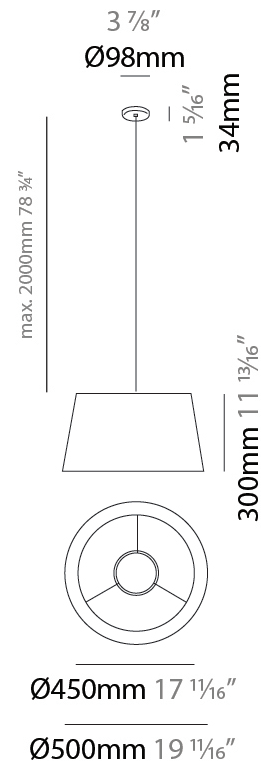

DRUM SUSPENSION

E111196- -

base number   Finish Options   Finish Options

1. To build a product code in our configurator select the specify button on the base model # product page
2. To build a manual product code on this datasheet choose from the options listed below in blue font and add the suffix to the base model #

GENERAL

Series: Drum
Brand: Ole
Division: Exterior
Mounting Type: Suspension
Mounting Location: Ceiling
Subcategory: Ambient

PHYSICAL

Shape: Drum
Diameter (mm): 500
Diameter (in): 19 ¹¹/₁₆"
Height (mm): 300
Height (in): 11 ¹³/₁₆"
Max. Overall Height (mm): 2300
Max. Overall Height (in): 90 ⁹/₁₆"
Light Distribution: Direct / Indirect
Weight (kg): 2.8
Weight (lbs): 6.2
Fixture Finish: BEI / BLK / BLU / COG / DGN / GRY / MRN / MOC / MUS / OLV / SIL / STN / TER / WHI
Holder Finish: BLK
Fixture Material: Fabric Cord / Metal
Cable Details: 2000mm Cable

ELECTRICAL

Number of Lamps: 1
Lamp Type: LED Retrofit
Lamp Shape: A19
Bulb Included: Bulb Not Included
Max. Wattage Per Lamp (W): 15
Lamp Base: E26
Input Voltage (V): 120

LED

OPTICAL

RATINGS AND CERTIFICATIONS

Certified By: Certified for North American Standards
IP rating: IP66

PROJECT
TYPE
SPECIFIER
QUANTITY
DATE